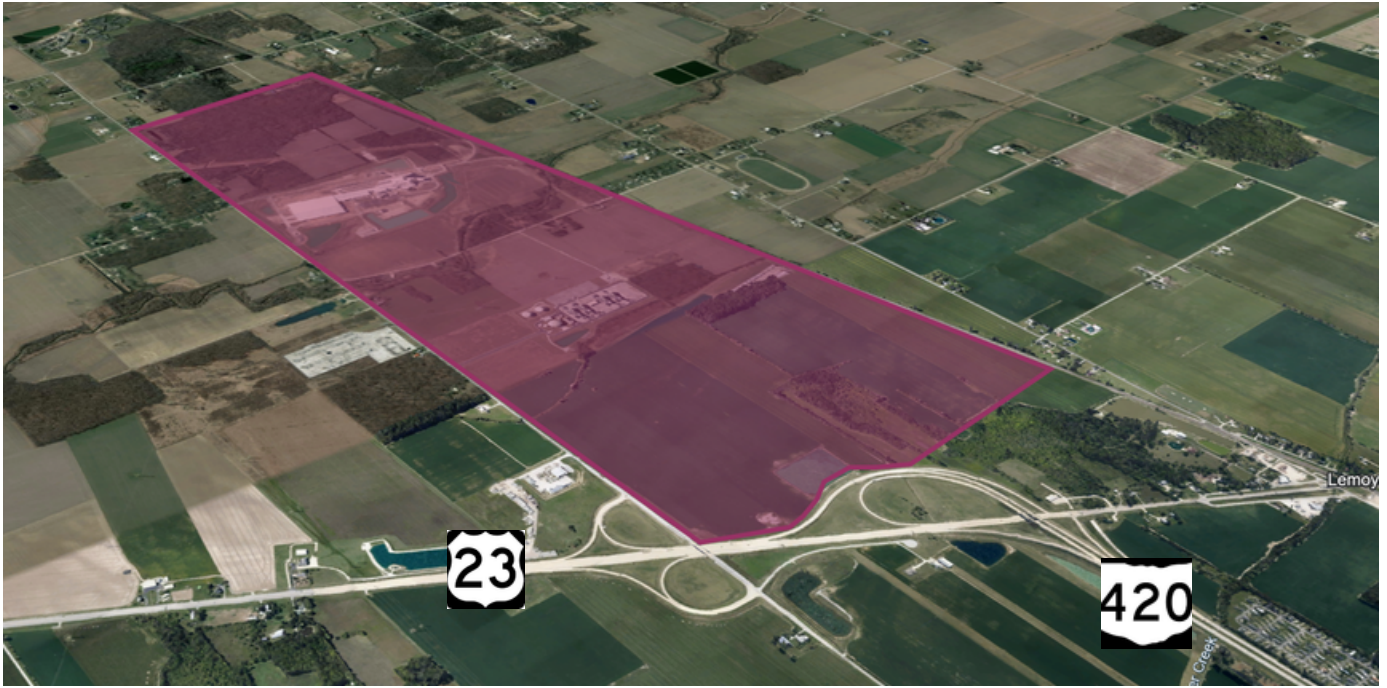

EASTWOOD COMMERCE CENTER

TROY TOWNSHIP, OHIO

Danberry National Ltd. is pleased to present 450 acres of a 802 acre assembly in Troy Township Ohio. Eastwood Commerce Center is construction ready and deemed among Ohio's top sites. The site is adjacent to US Route 20 with highway visibility and direct access to I-80/90 turnpike.

The site is rail served, is in close proximity to Toledo and Detroit, and has robust electric water and natural gas service.

Eastwood Commerce Center is home to a Home Depot Distribution Center and a new NSG Glass Float Plant and located in an Enterprise Zone

IN THE NEWS

[THE BLADE” NSG breaks ground on glass plant near Luckey By: Jon Chavez, April 17, 2019 LUCKEY Read LUCKEY—With a brisk April wind blowing and heavy machines already tearing up nearly 500 acres of a previously vacant Troy Township farm field, officials of the NSG Group on Wednesday began construction on their company’s new float glass plant that will supply glass to First Solar Inc.’s expanding solar panel operations in nearby Perrysburg Township.](#)

[WTOL 11 NEWS Home Depot opens new fulfillment center in Wood County By: Kate Albright, July 18, 2018 -On Friday, Home Depot opened the doors to their new distribution facility in Troy Township. Representatives say it's the largest facility of its kind.](#)